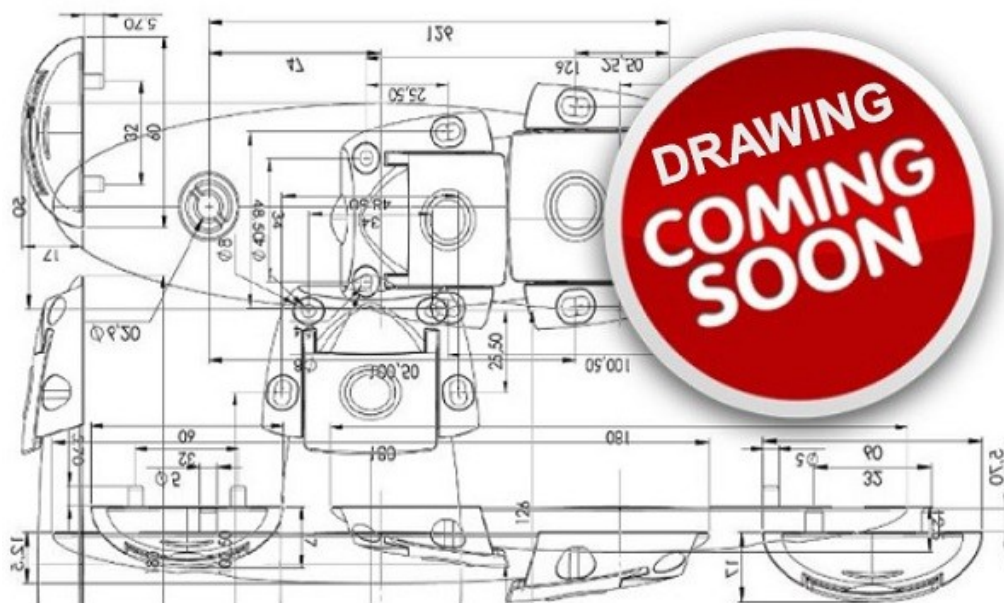

# PRODUCT SHEET

**Description:**

Shell Handle "Wren",cc 160mm,17x207mm,Oak - Natural,W/Screws M4x22mm

**Item number:**

17.03.091-0

Units	Box	Carton	HS Code	Barcode
Pcs.			9403910090	 5704866518130

SISO A/S  
Mileparken 11  
DK-2740 Skovlunde  
Denmark  
VAT: 24786013